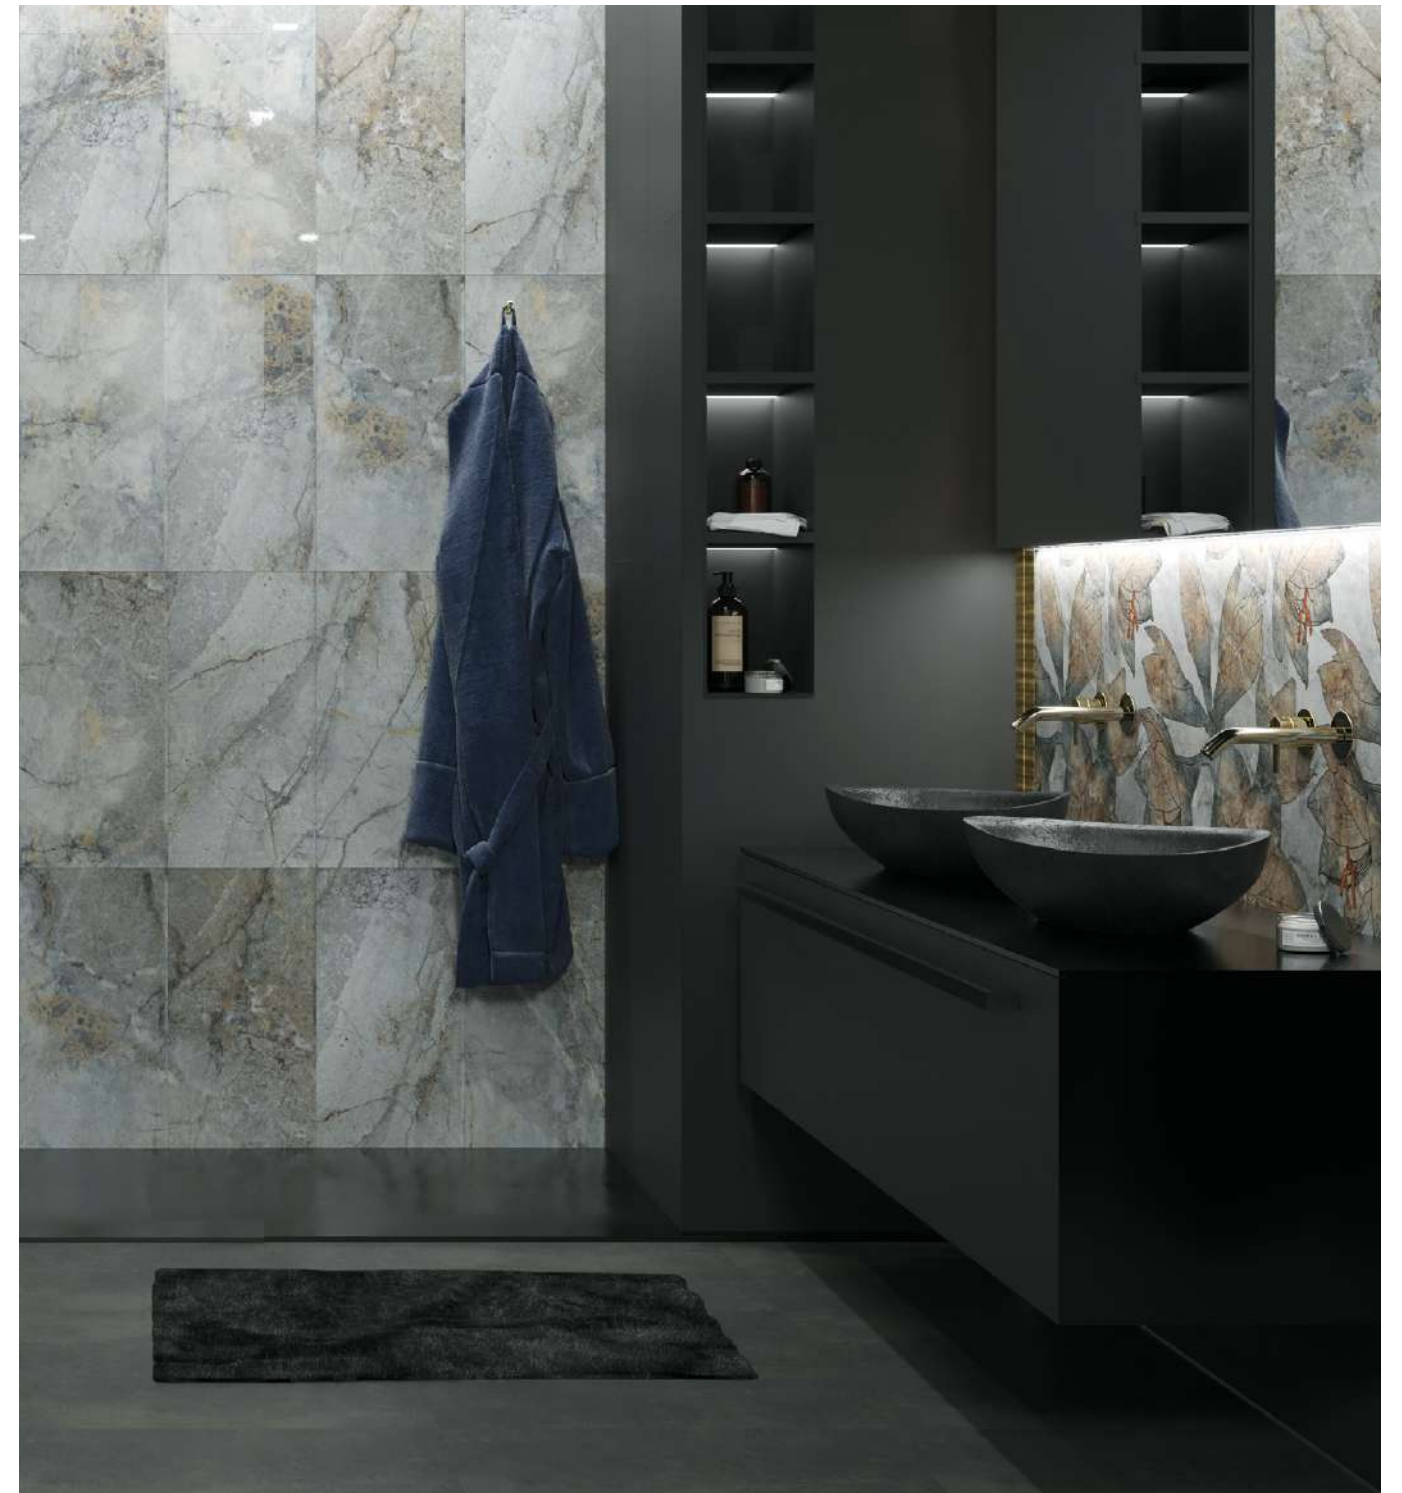

rock island blue 30x60/12"x24" /rectified/