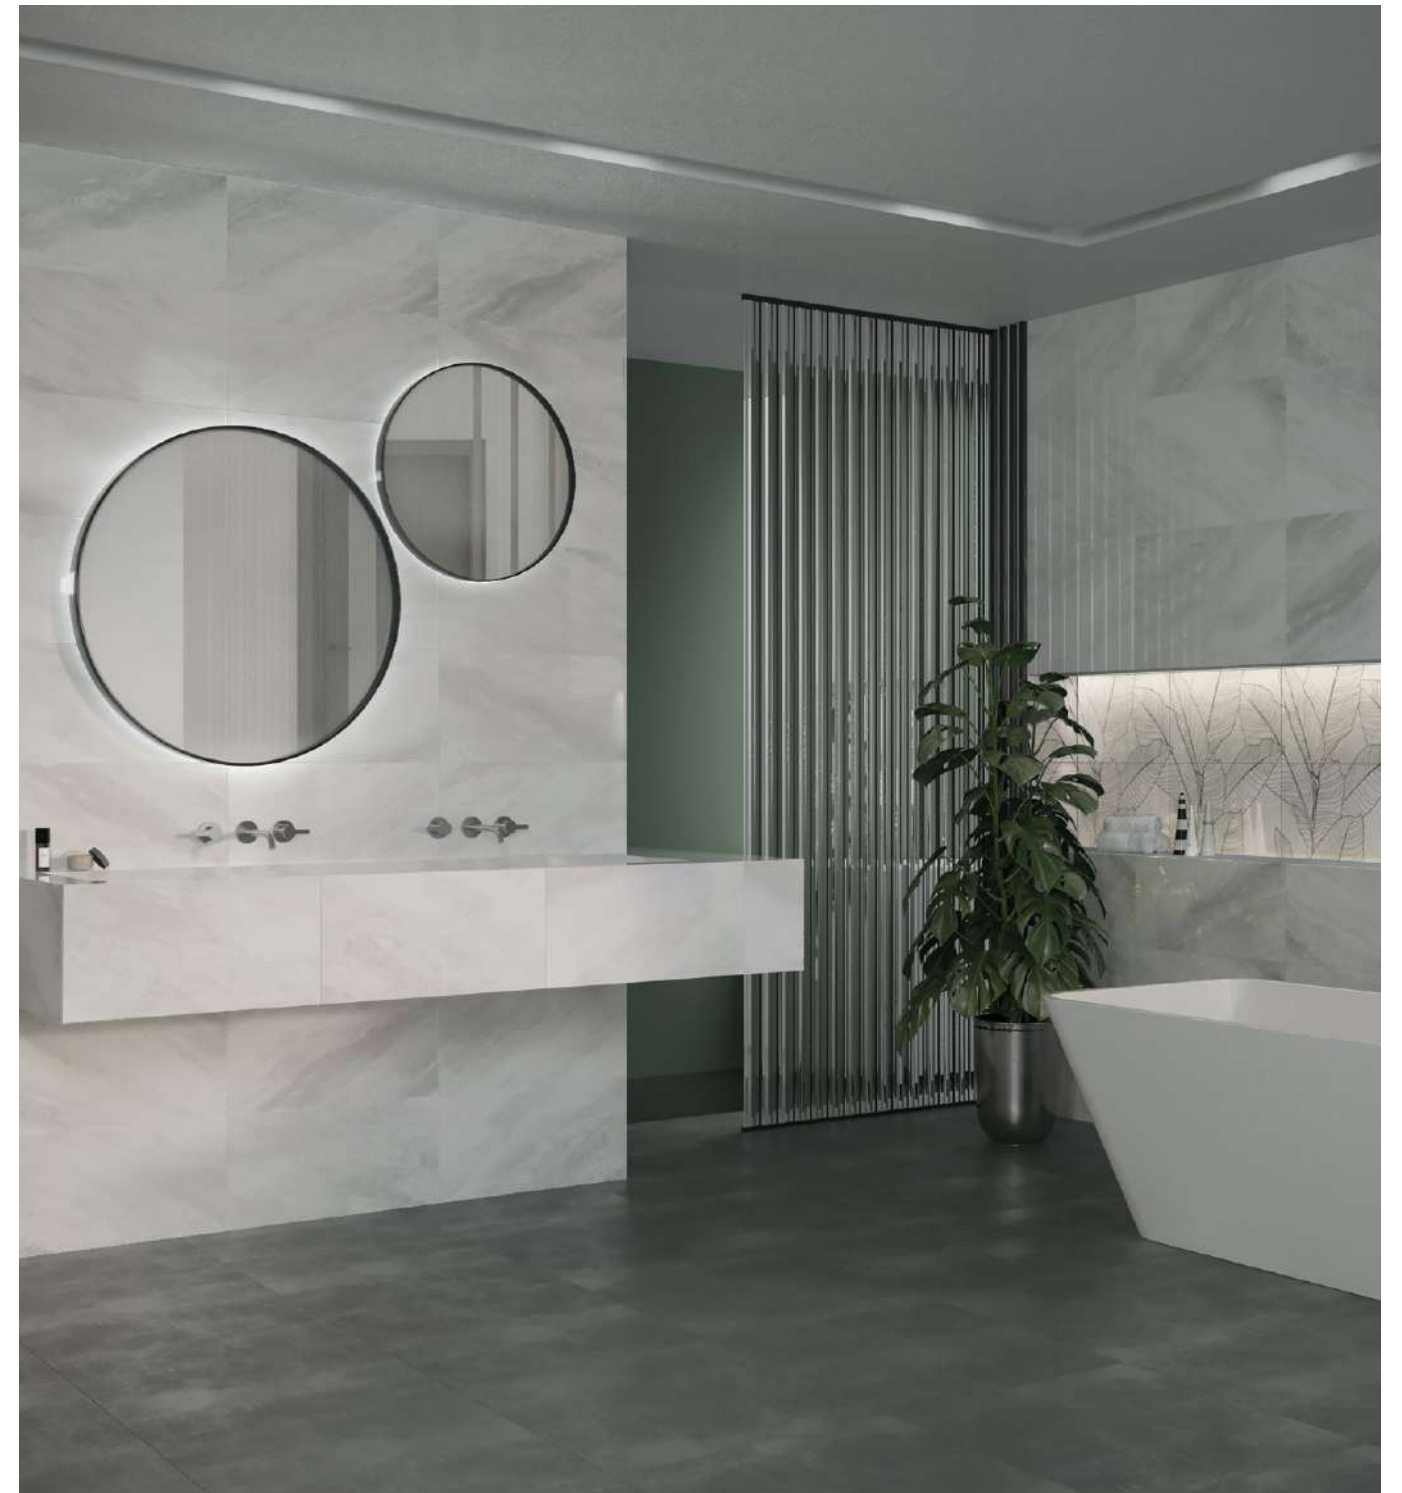

colorado 30x60/12"x24" /rectified/