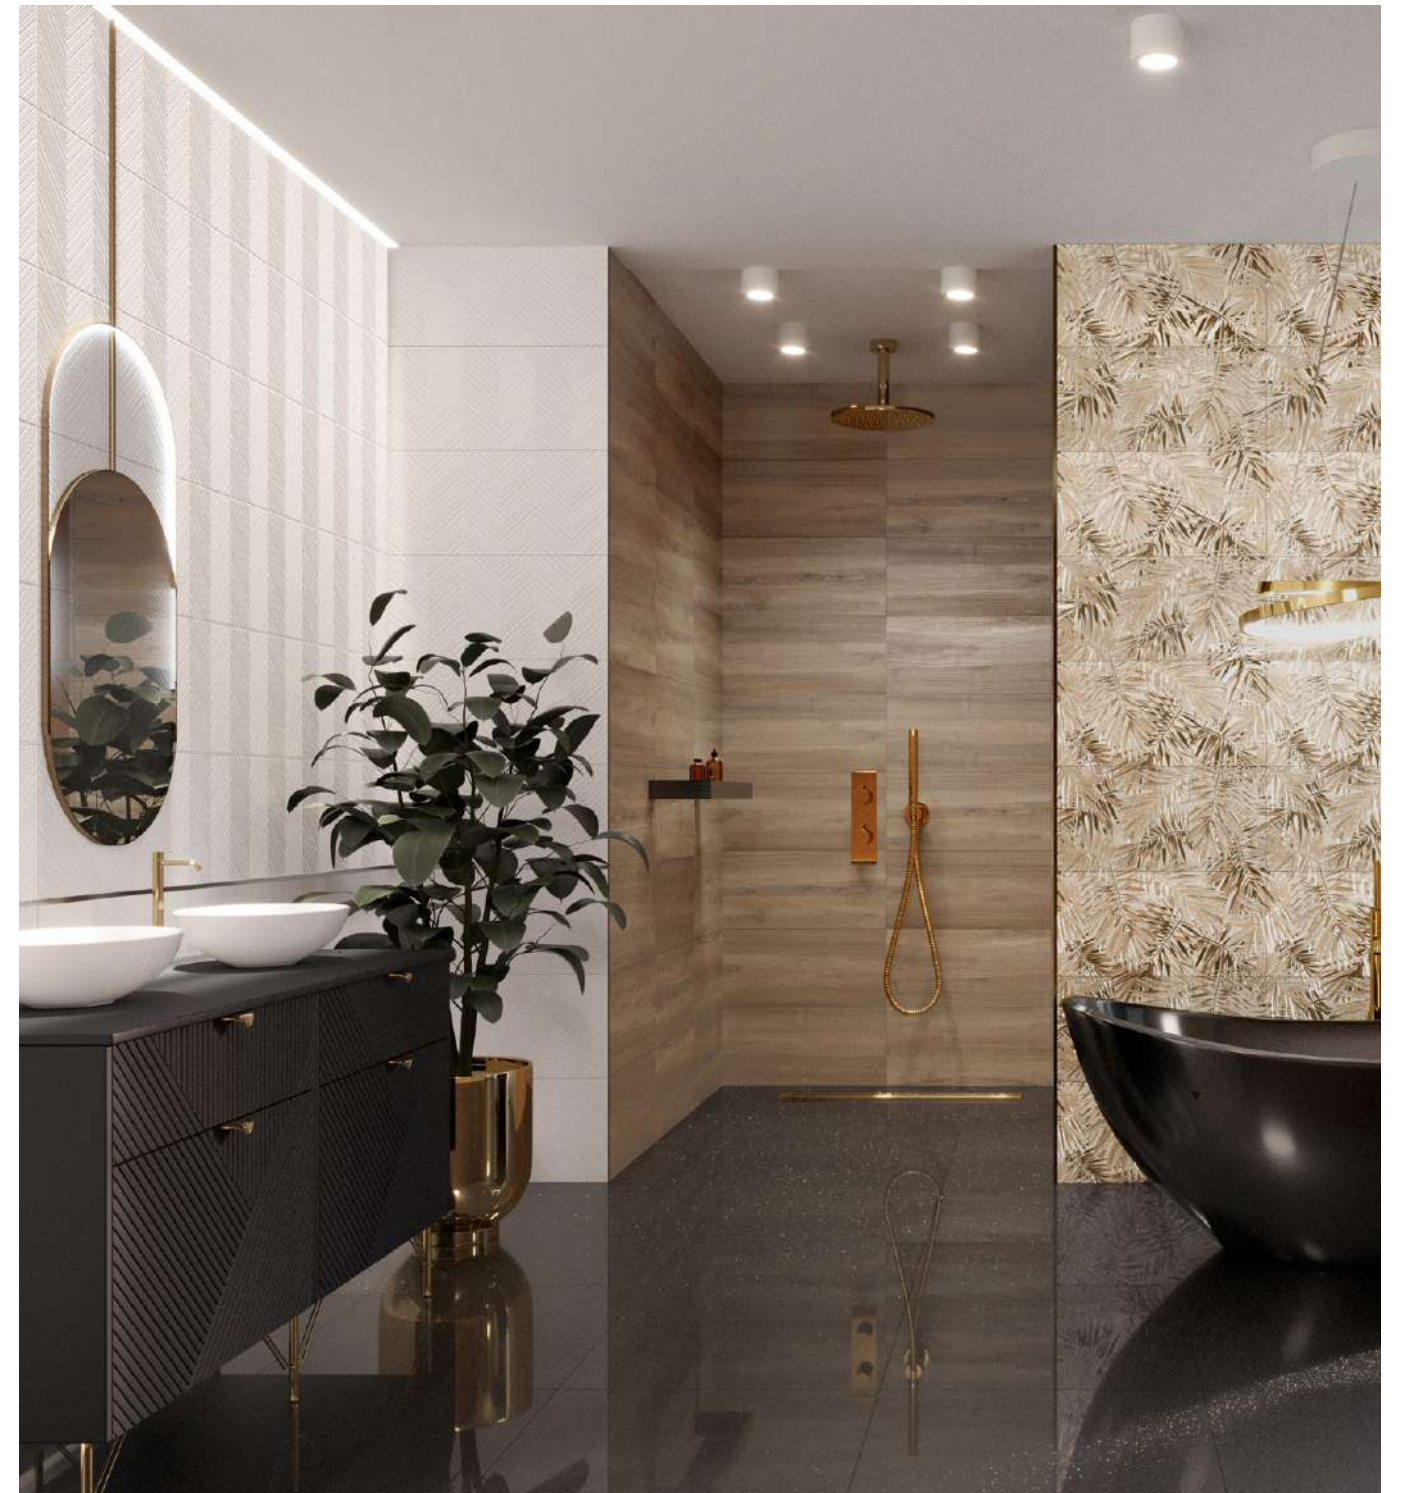

white mat / brentwood 30x60/12"x24"
/rectified/