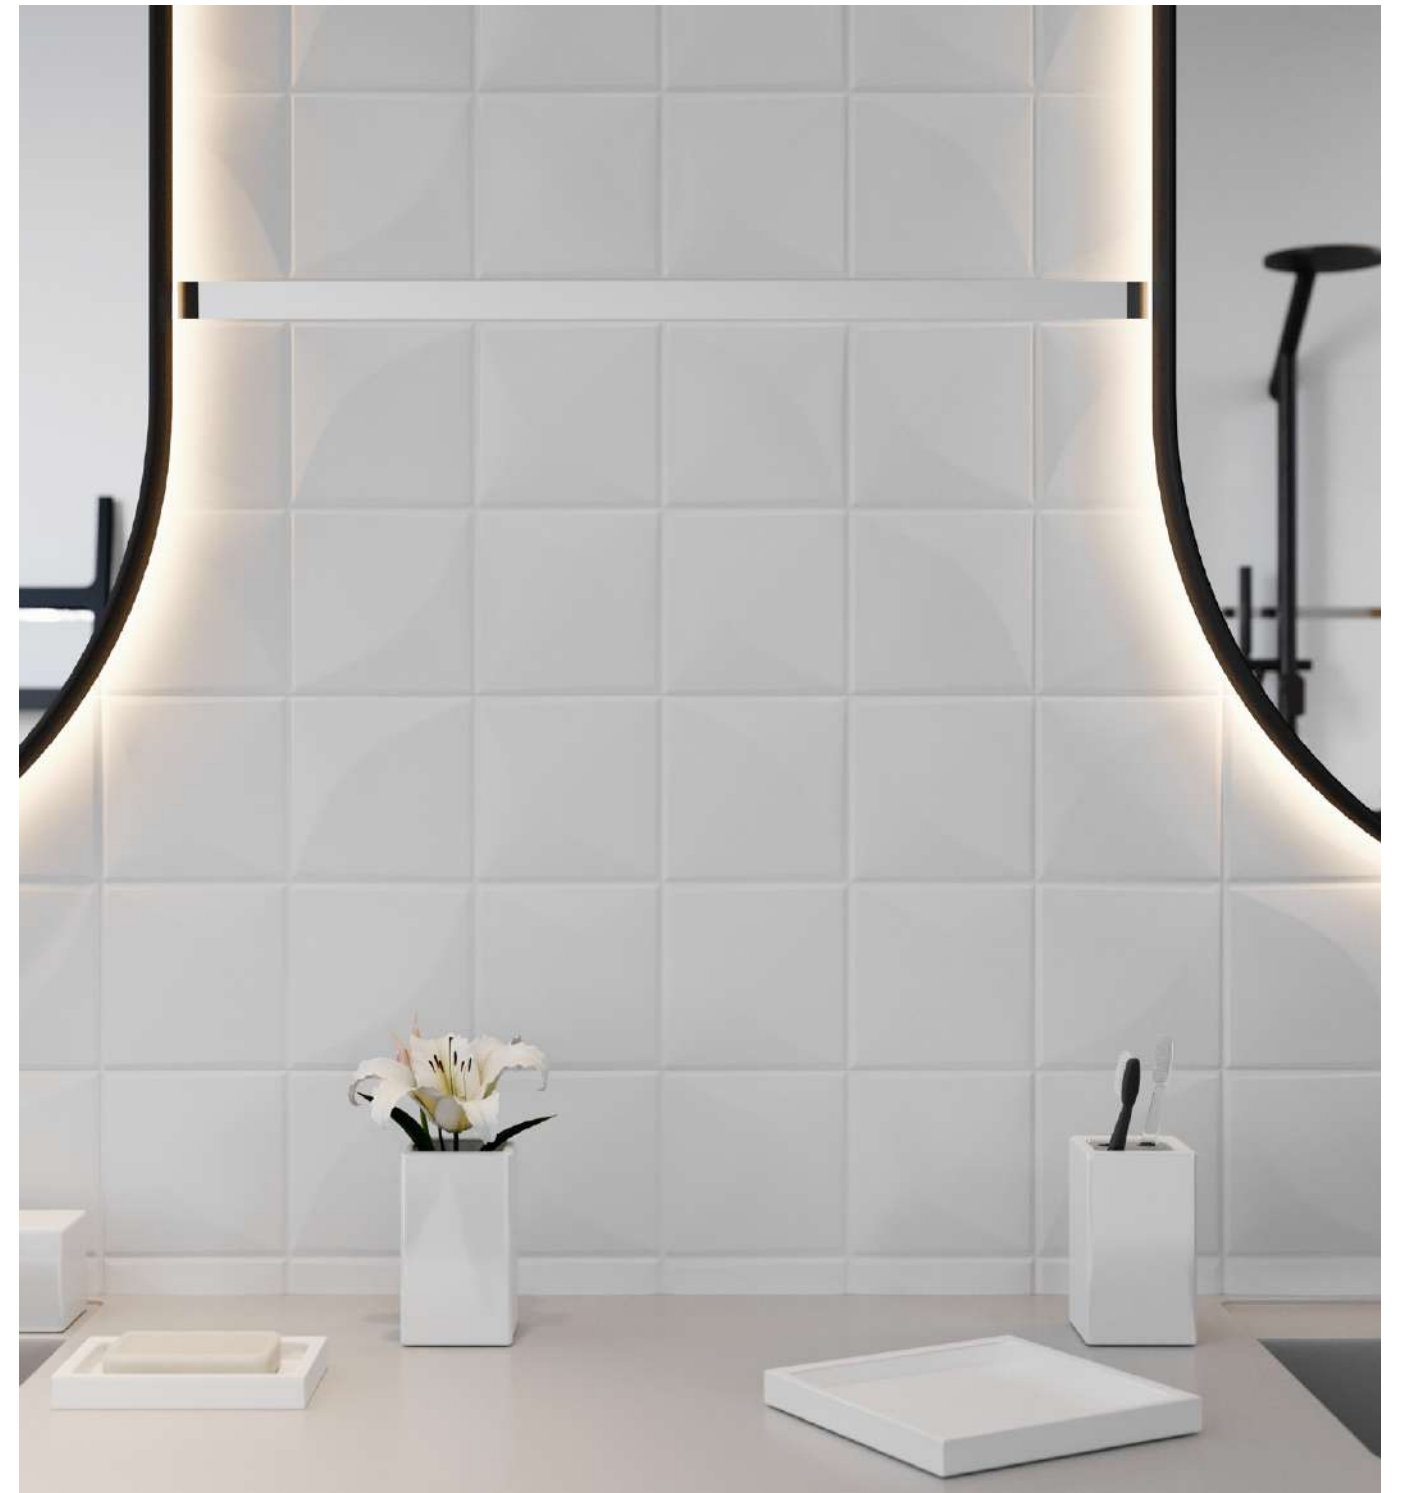

quadra white mat 25x75/10"x30"
/rectified/