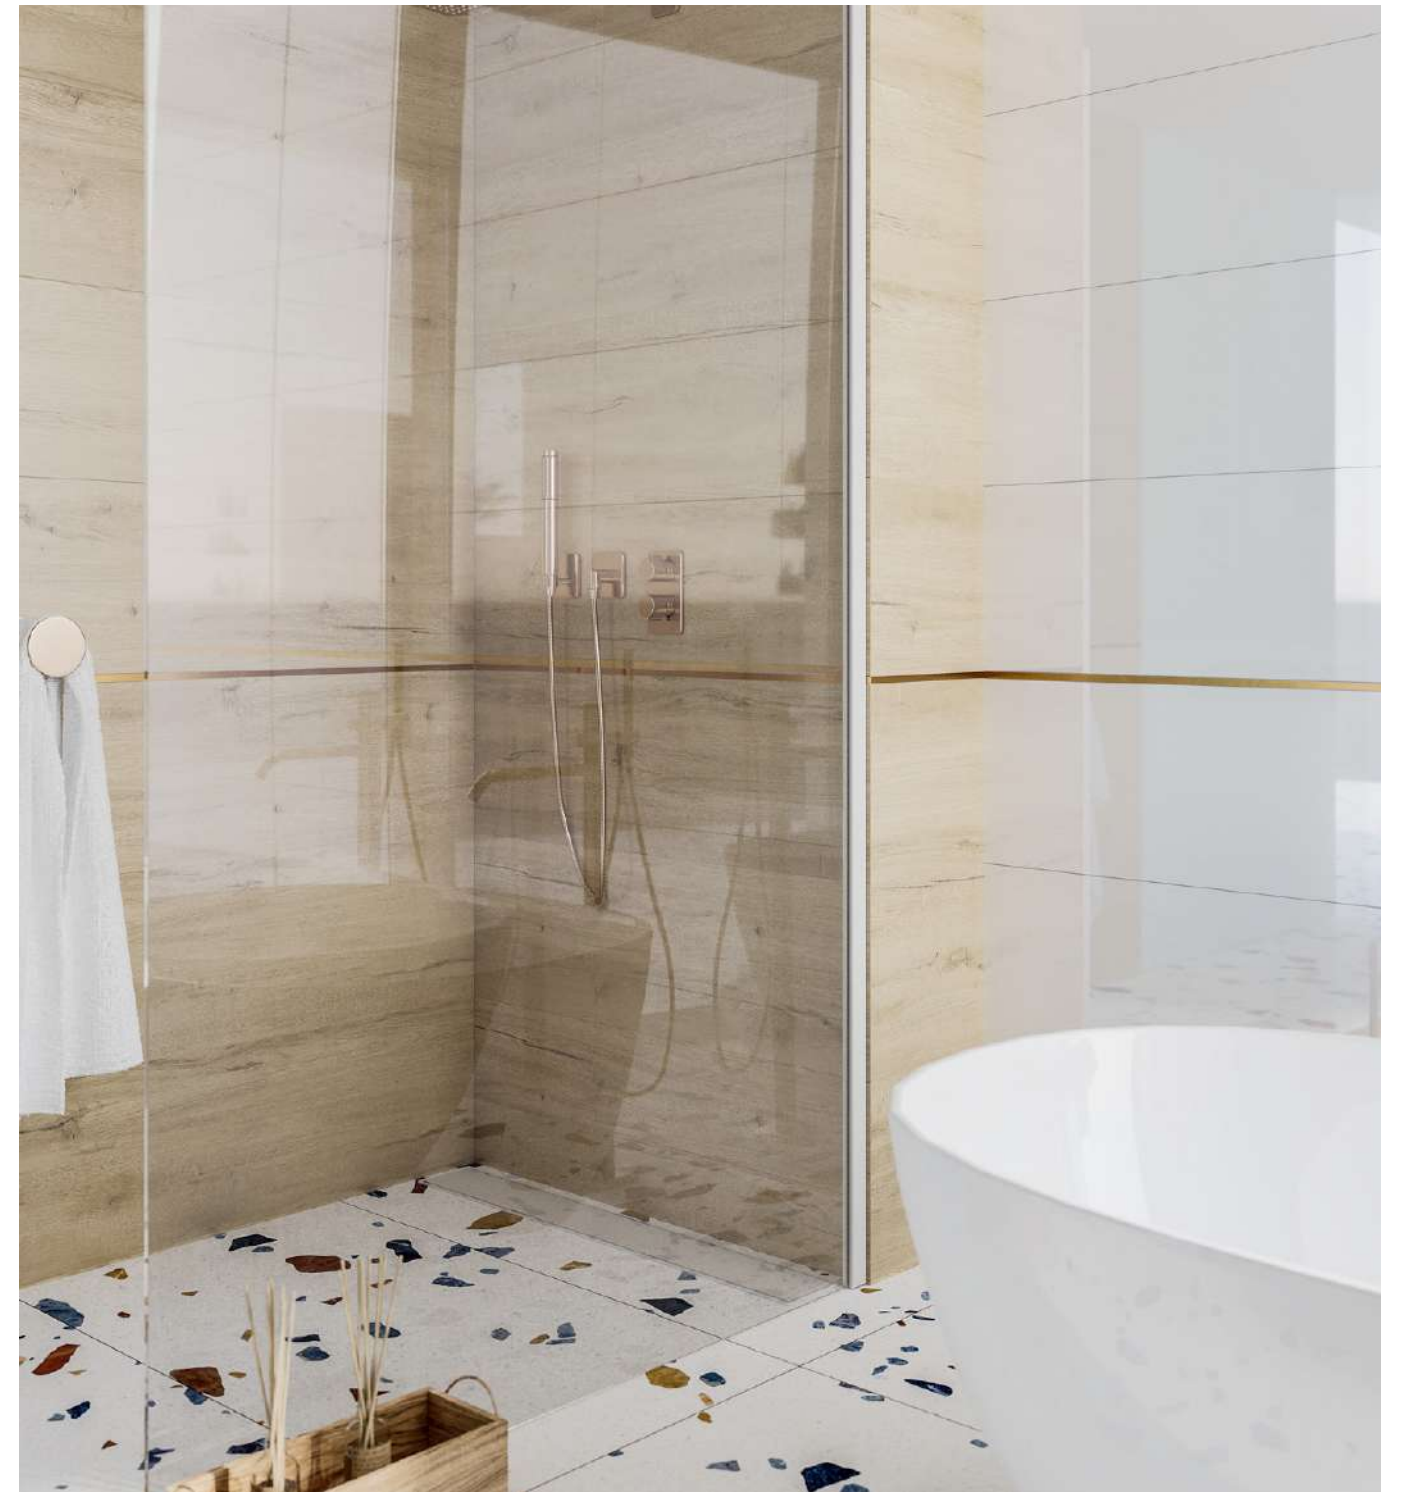

divedro cream/white glossy 30x90/12"x36"
/rectified/