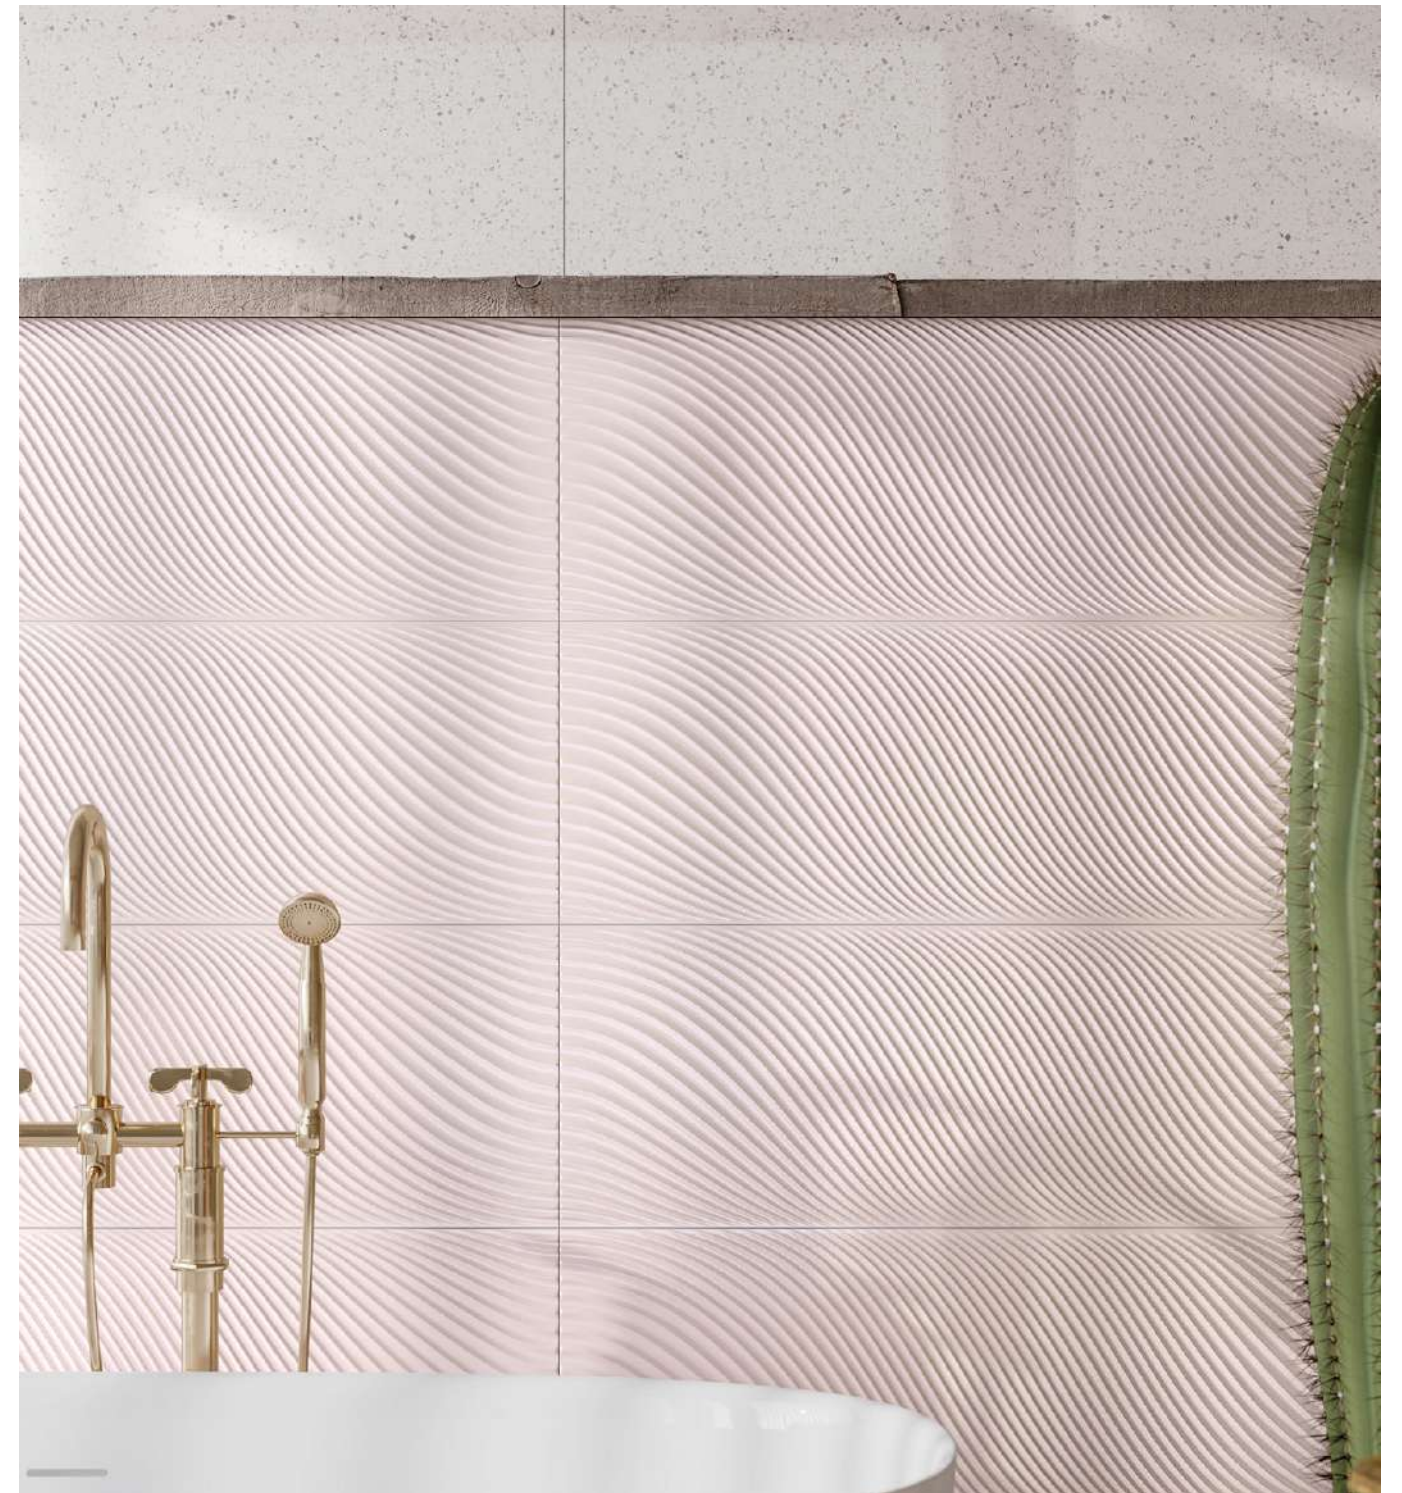

perla pink onda 30x90/12"x36"
/rectified/