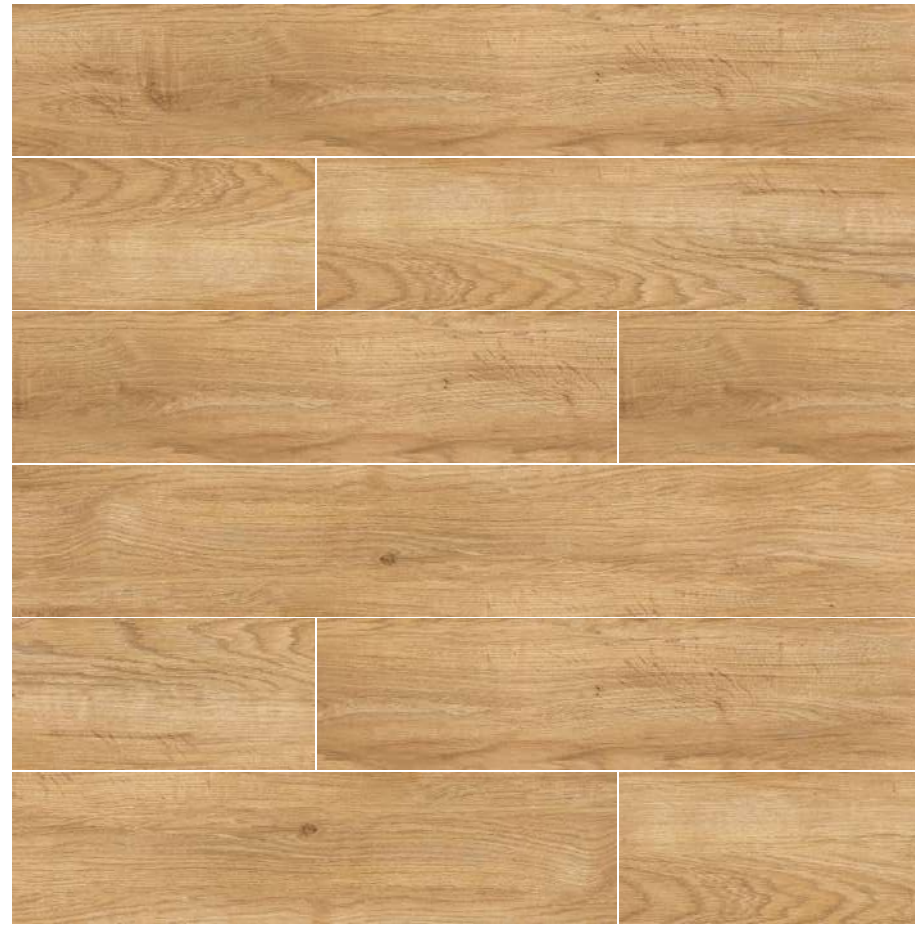

wood essence natural 20x120/8"x48" rectified
5901503209516

inspired by
wood look