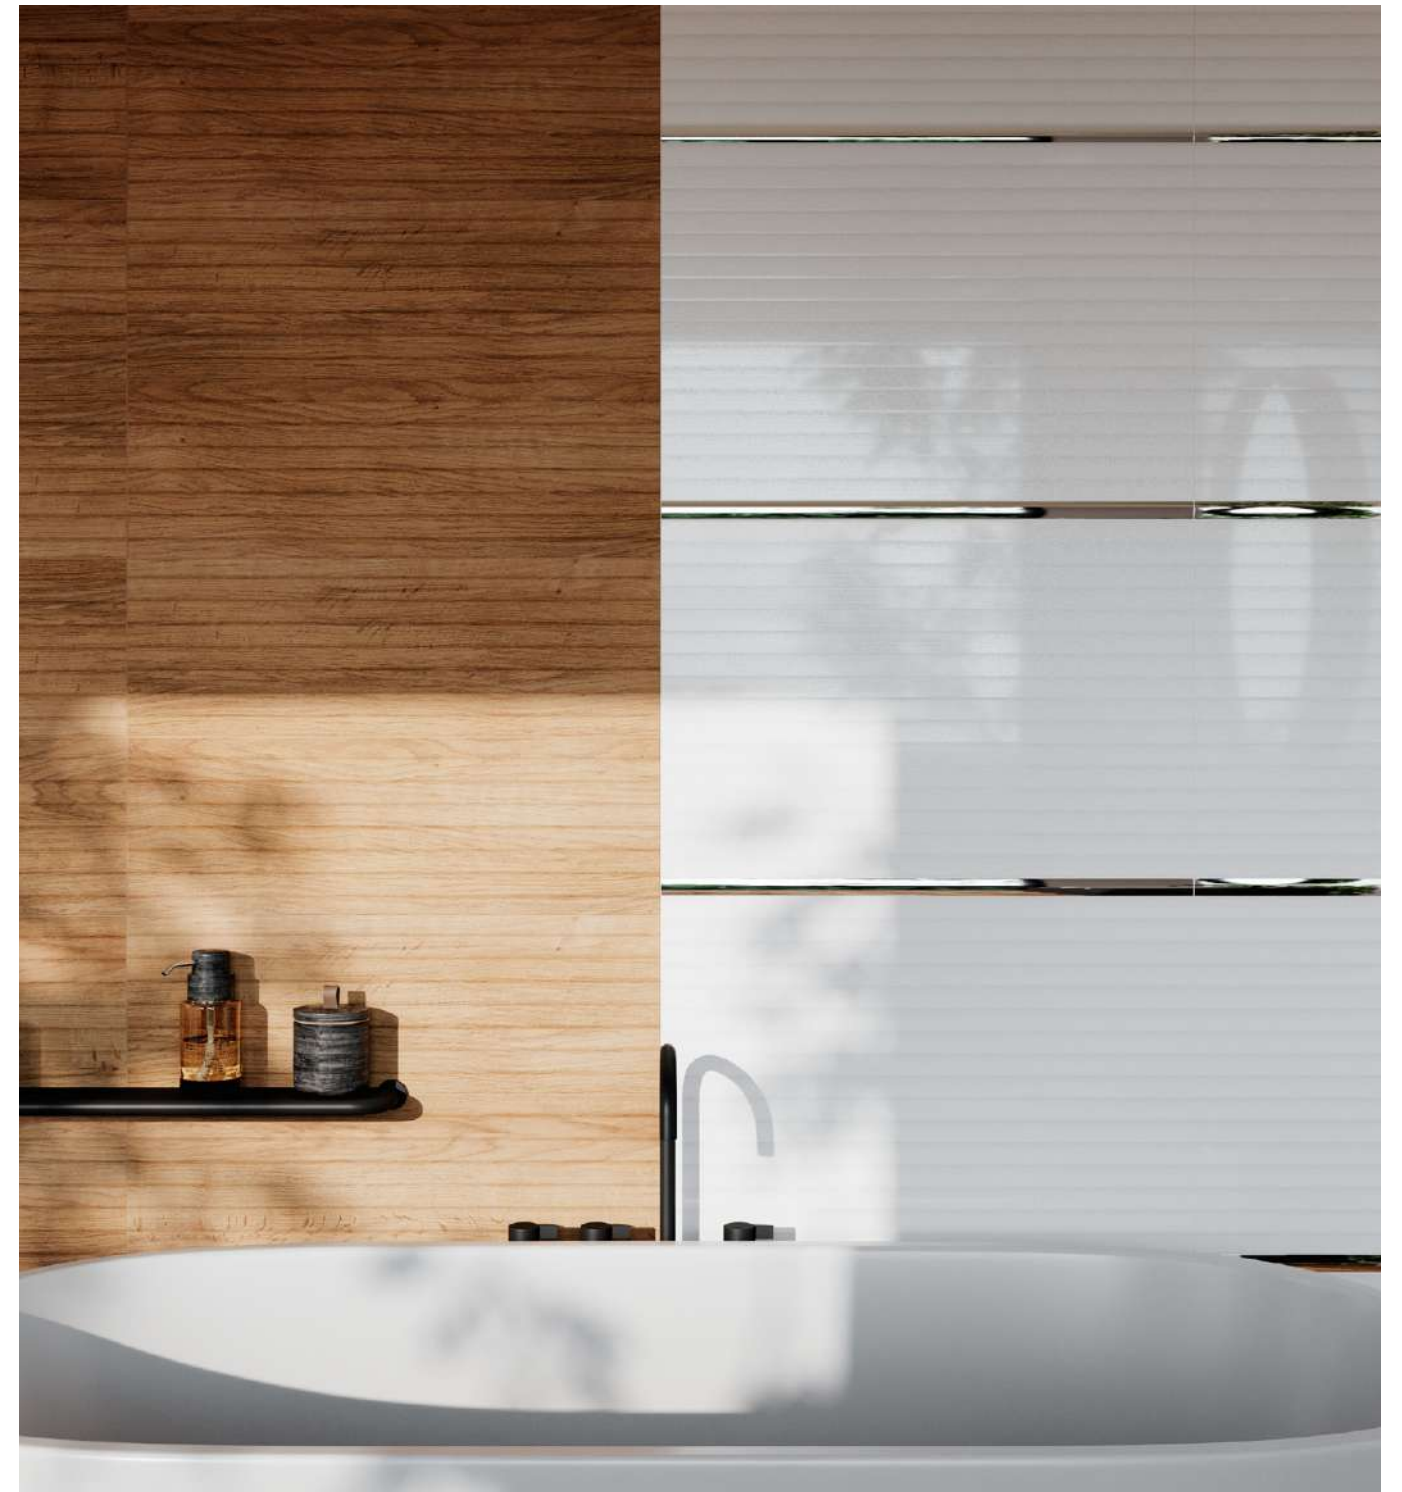

👇 🖼️ ➦

carvallo honey premium/premium white 25x75/10"x30"  
/rectified/

premium collection

wood essence honey 20x120/8"x48" rectified  
5901503209523

inspired by  
**wood** look

25x75/10"x30" rectified

prestige collection