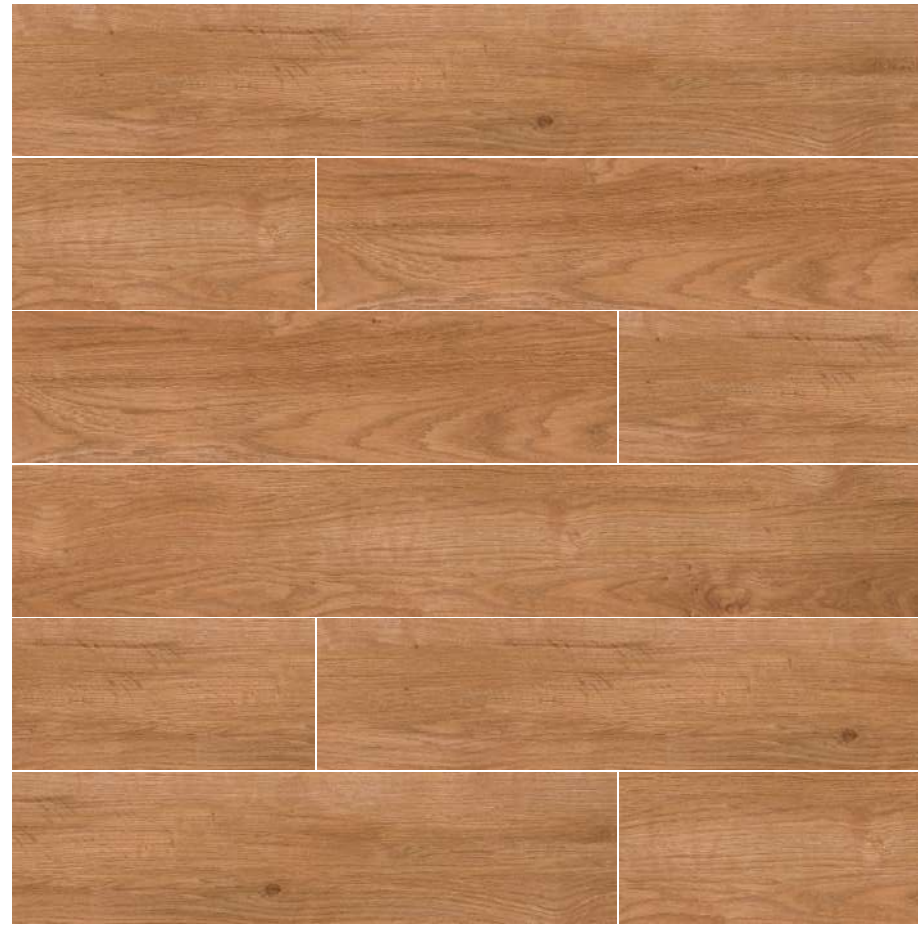

premium collection

wood essence honey 20x120/8"x48" rectified
5901503209523

inspired by
wood look