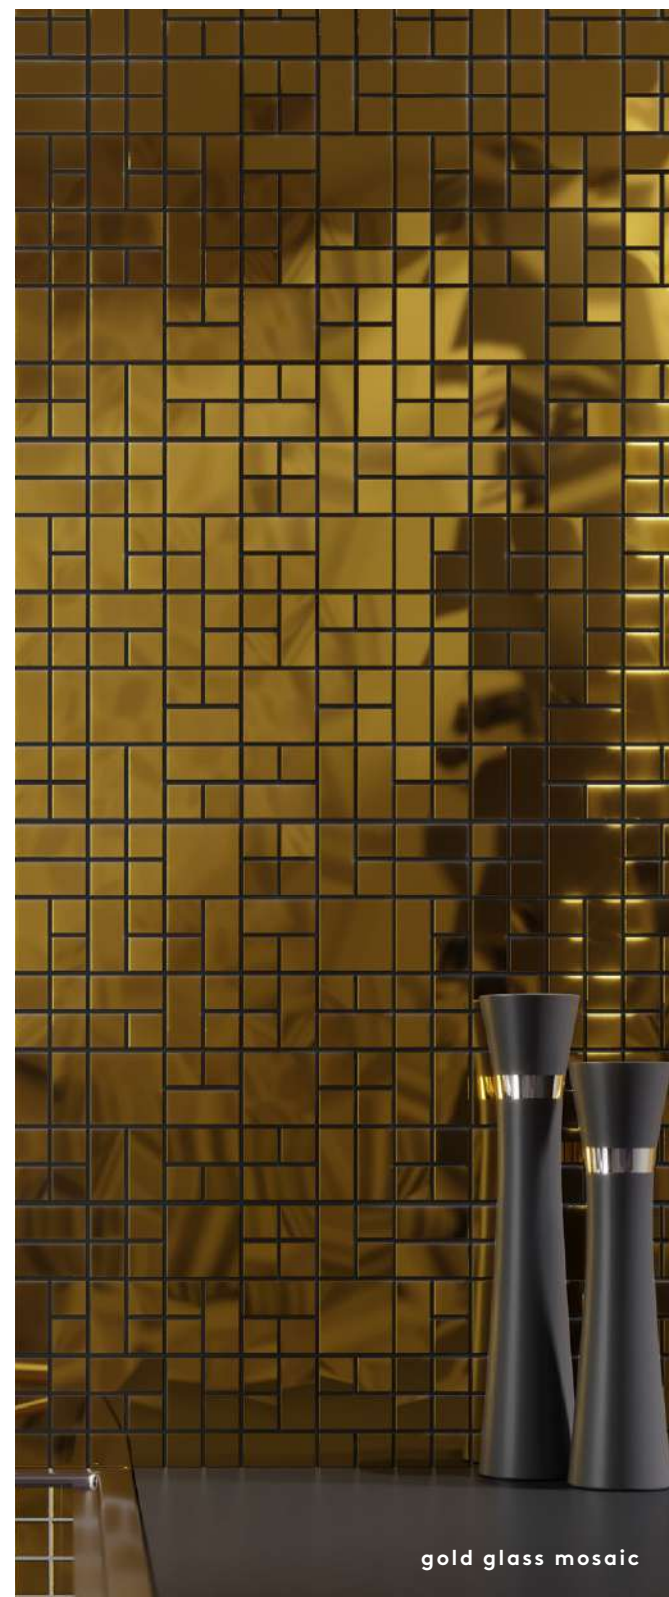

copper glass mosaic 25x25/10"x10"  
5905669631624

copper glass hexagon mosaic 25x25,8/10,2"x10,2"  
5905669631082

3D inox mosaic 25x31/10"x12"  
5902706502411

gold glass mosaic

platinum glass mosaic

copper glass mosaic