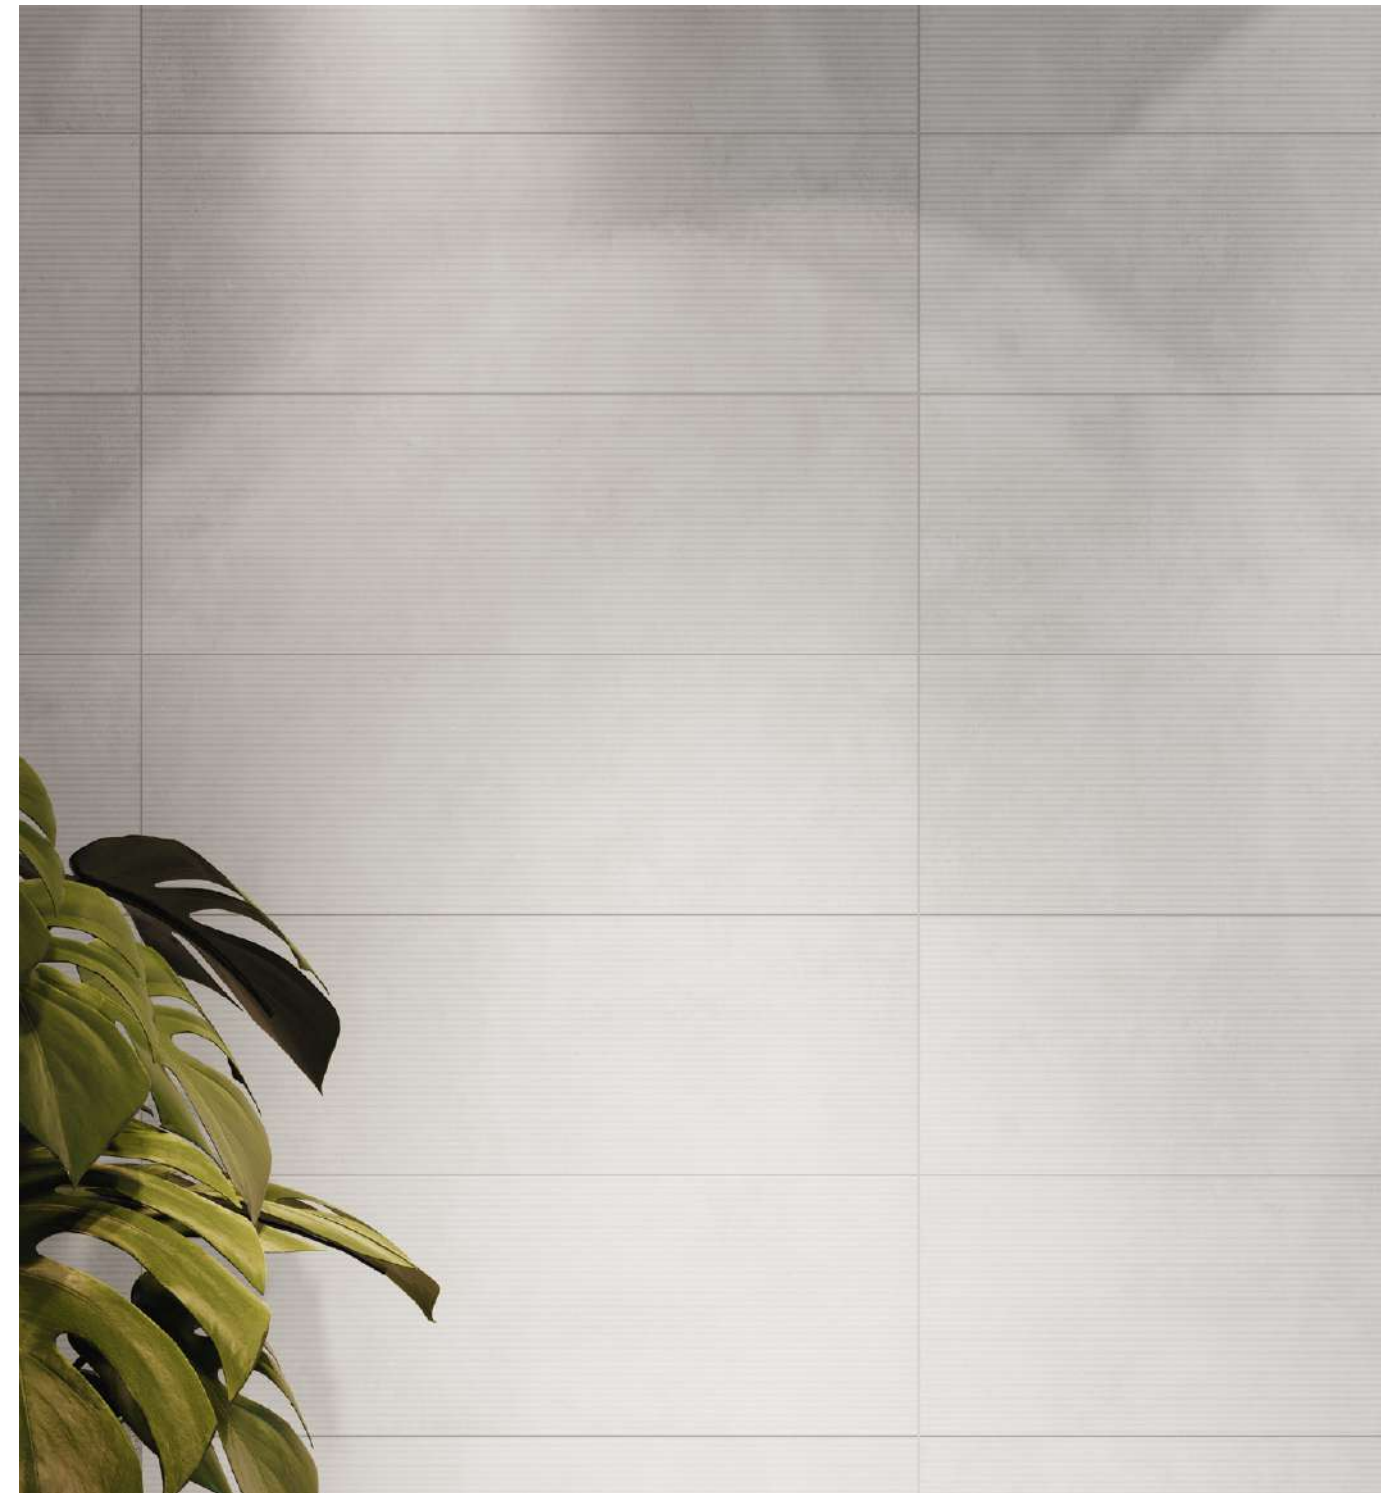

santi white cannetta 25x75/10"x30"
/rectified/