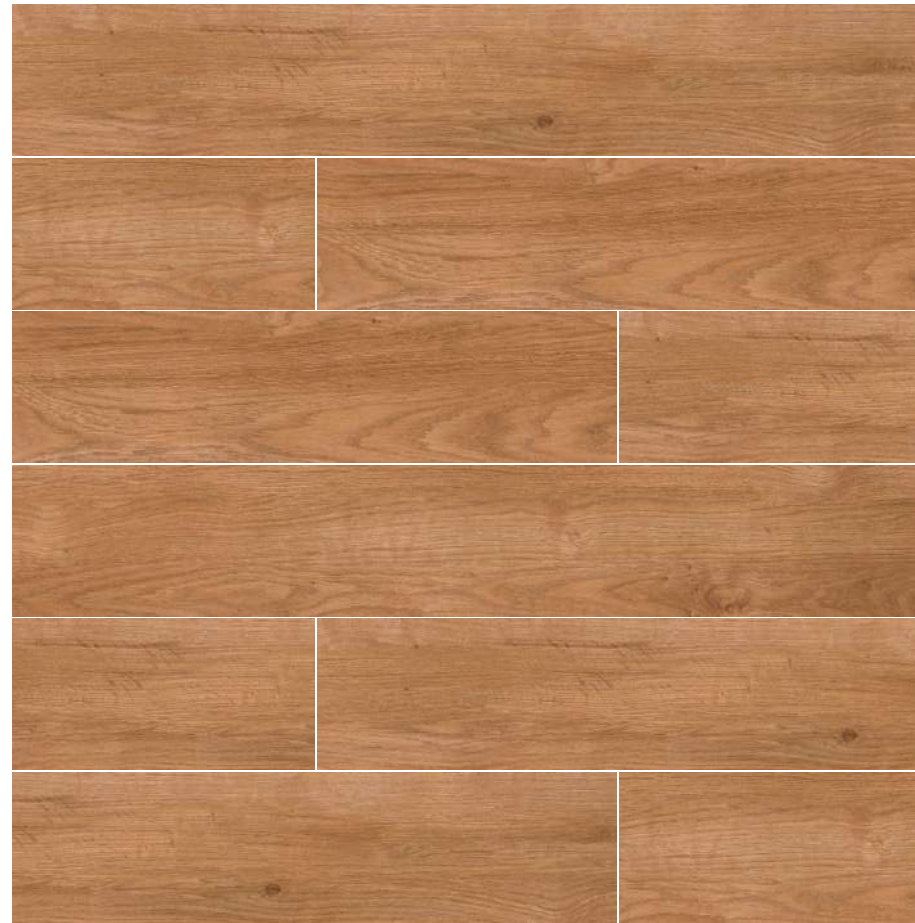

wood essence honey 20x120/8"x48" rectified
5901503209523

inspired by
wood look