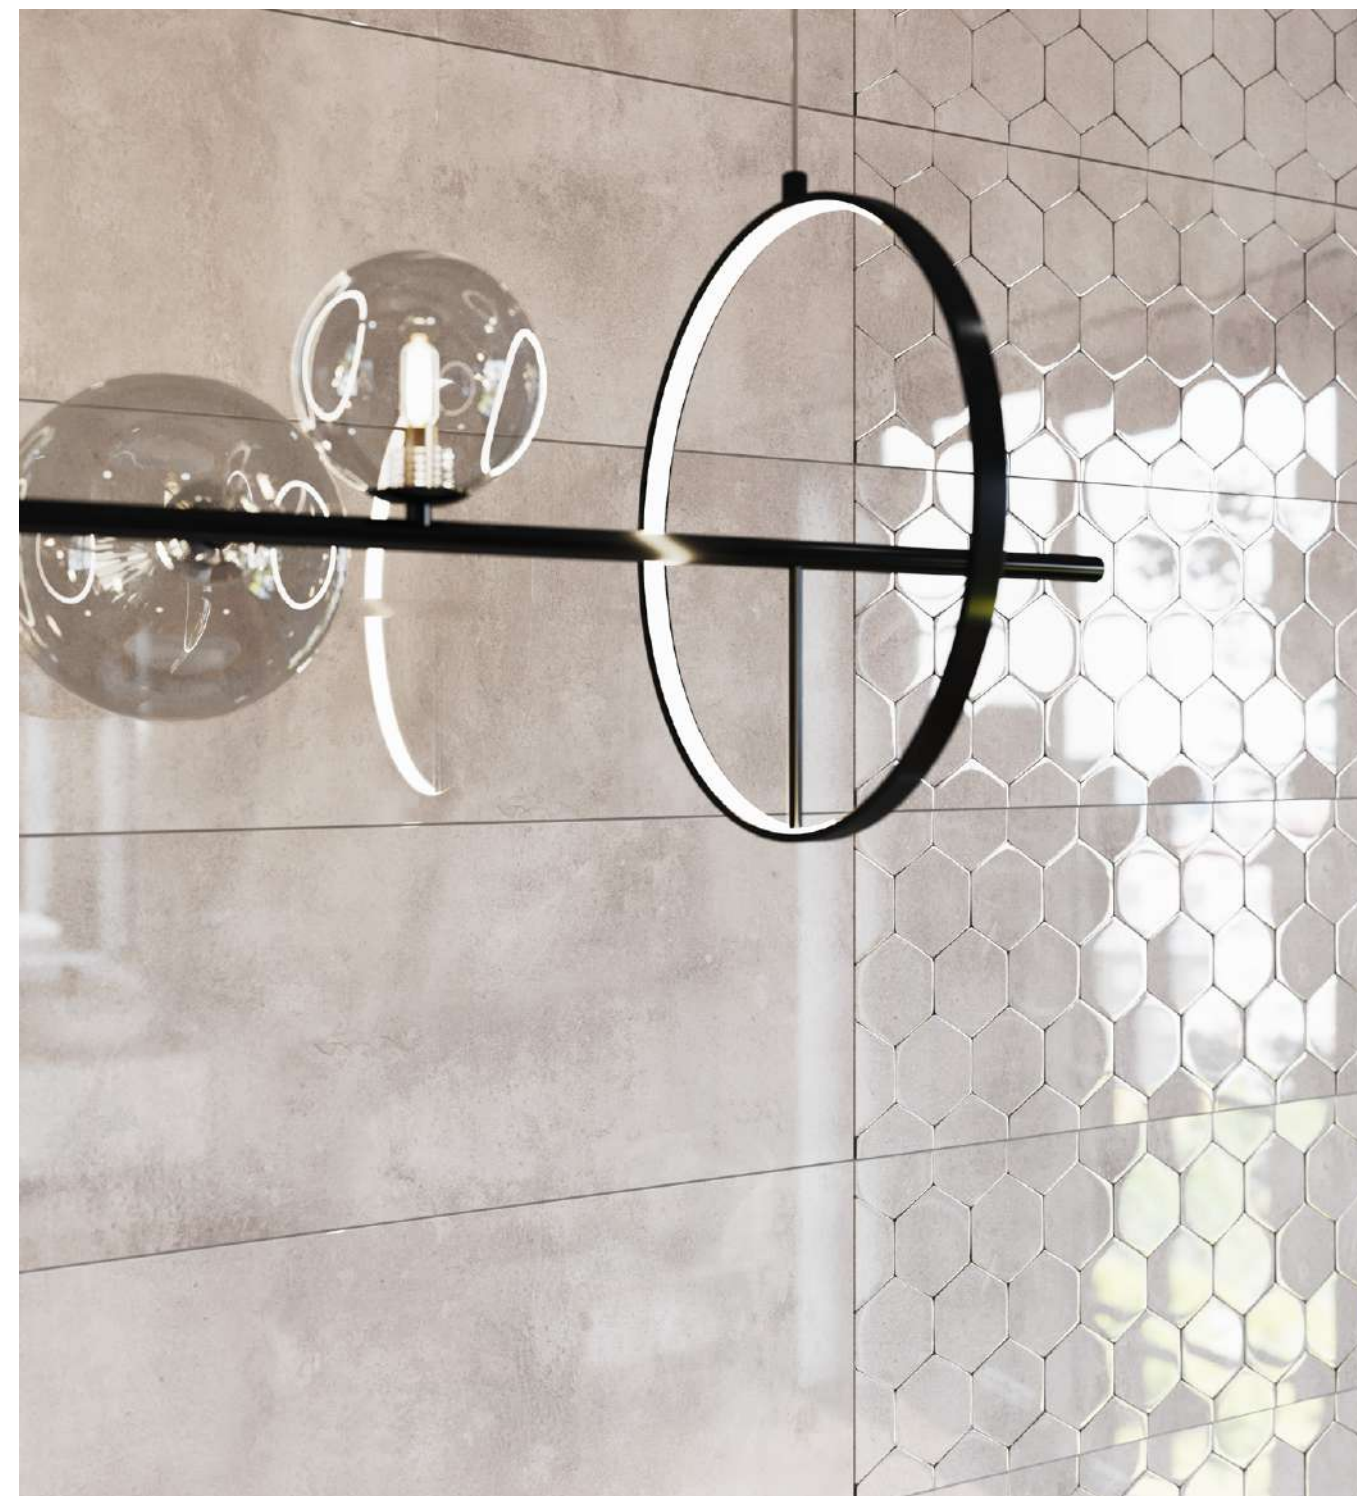

next grey/ next grey hexagon 25x75/10"x30"
/rectified/