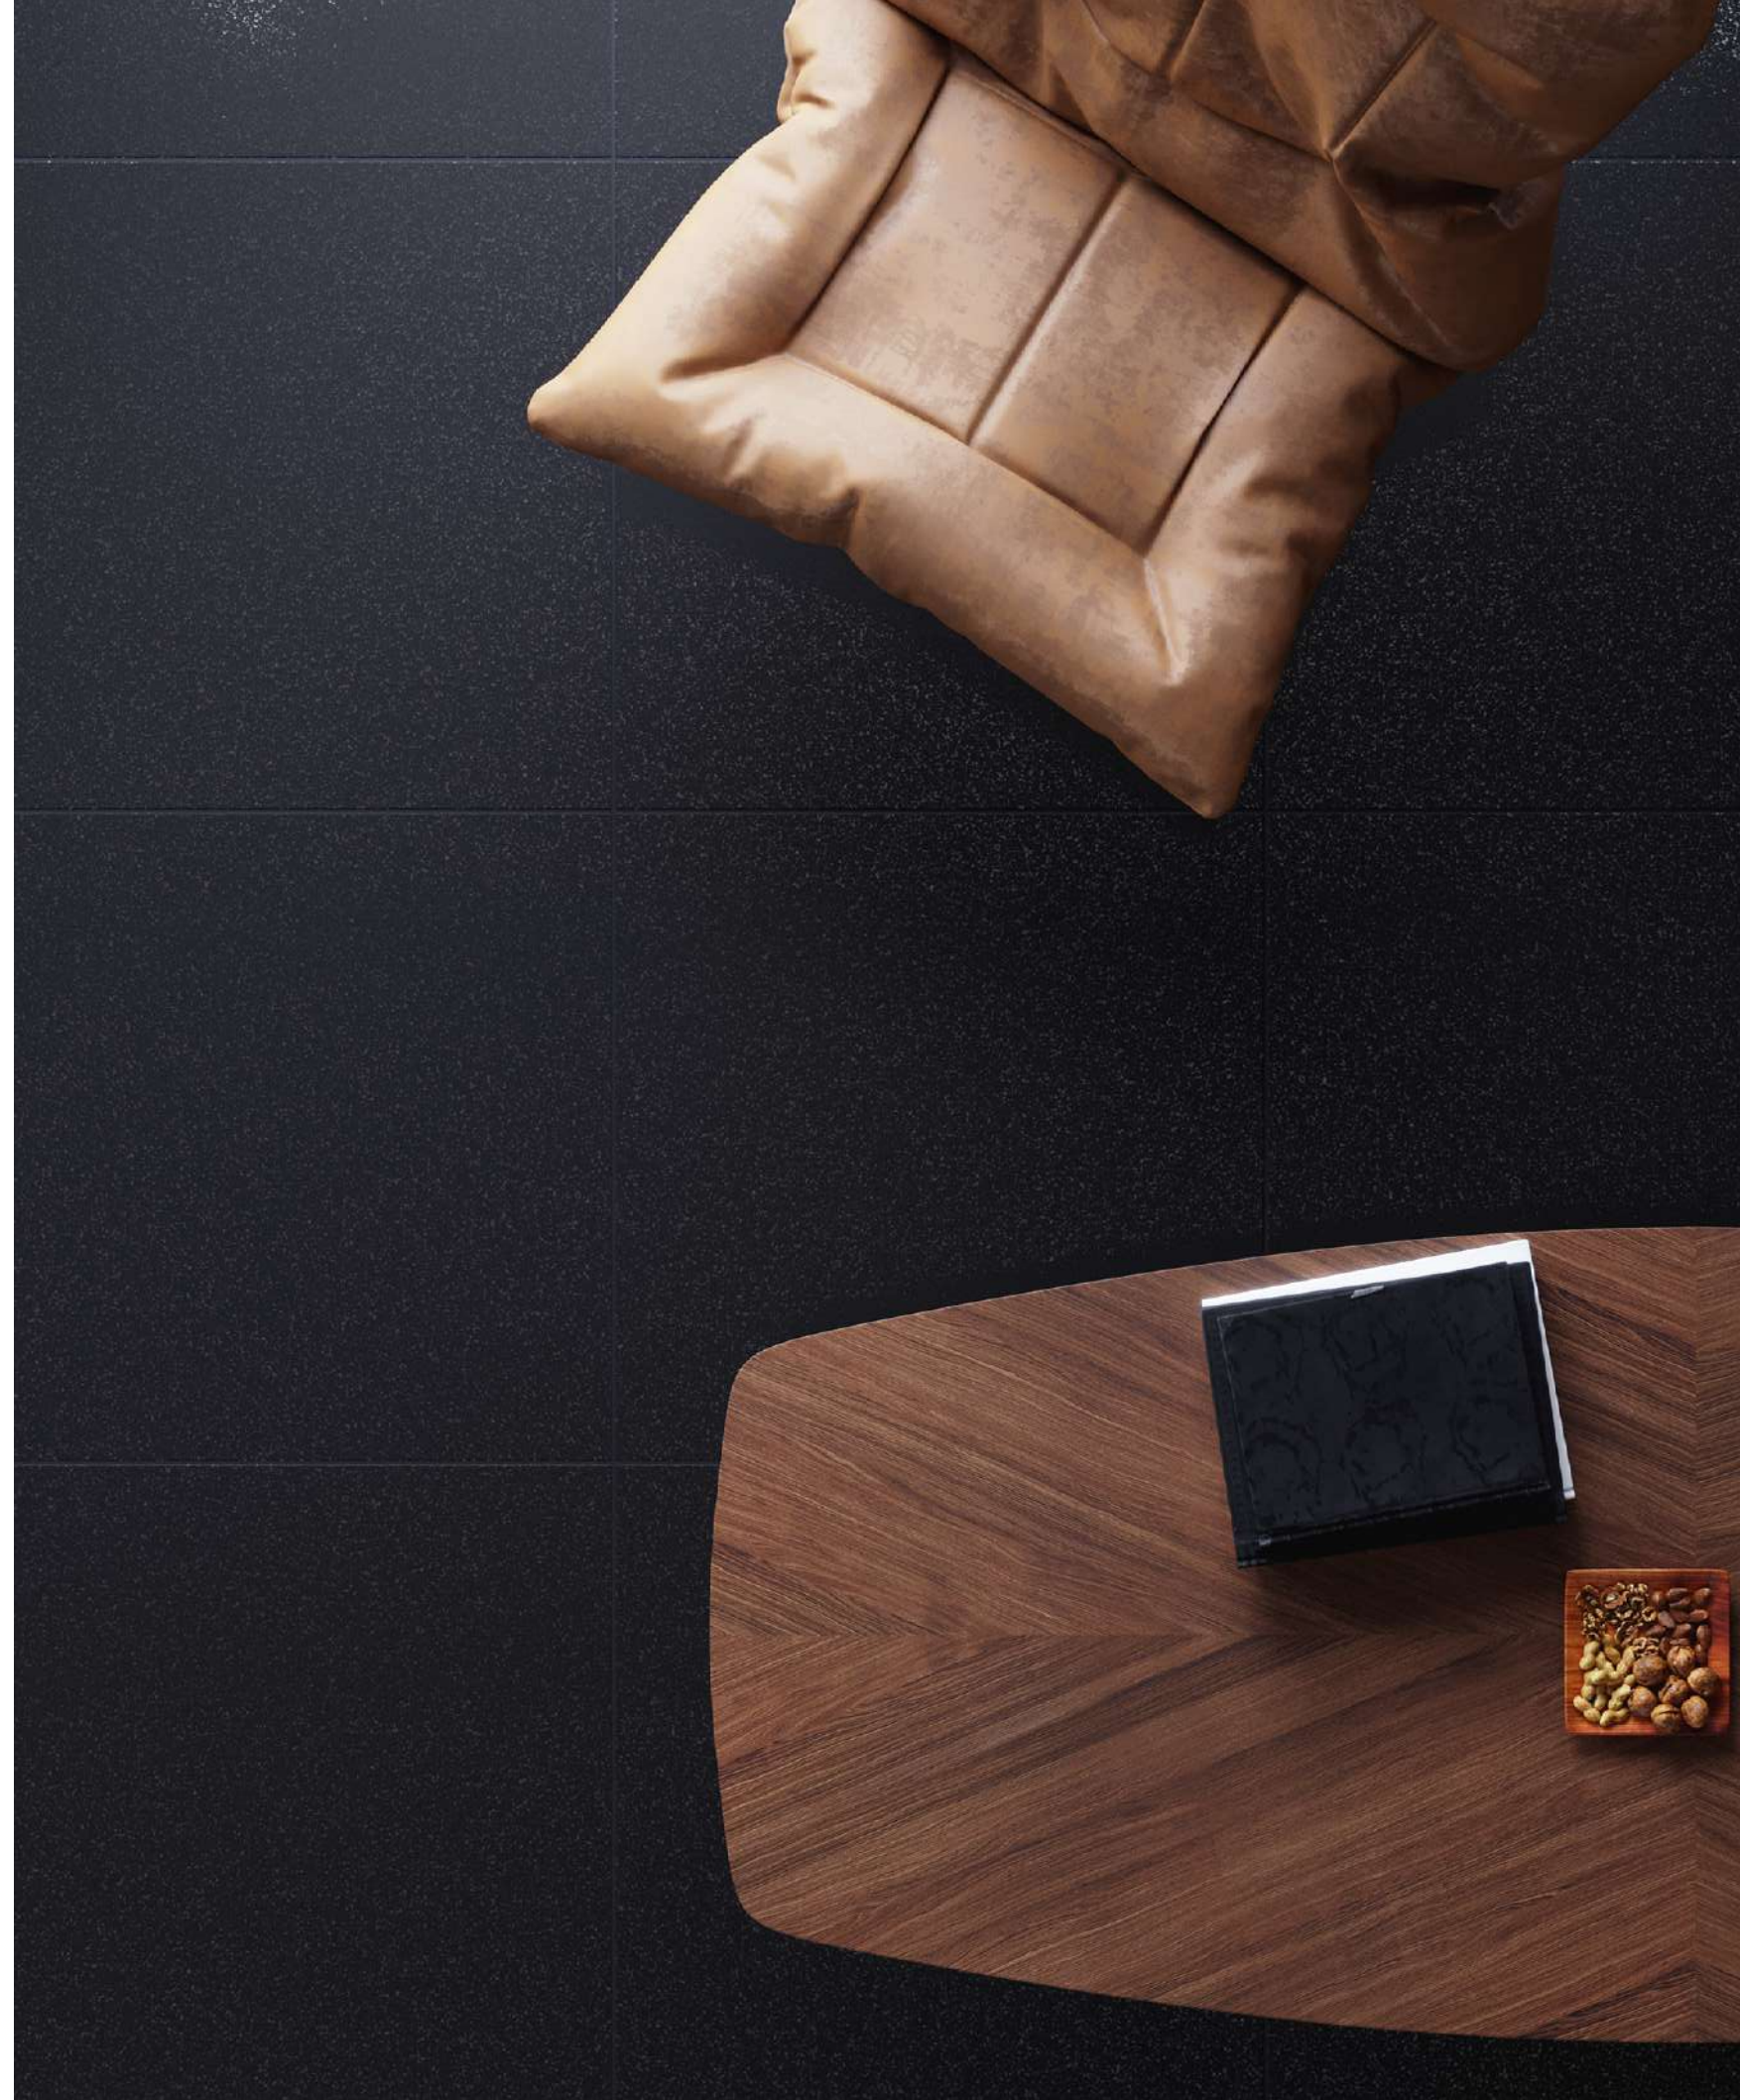

royal gold collection

inspired by Stargres
stone look