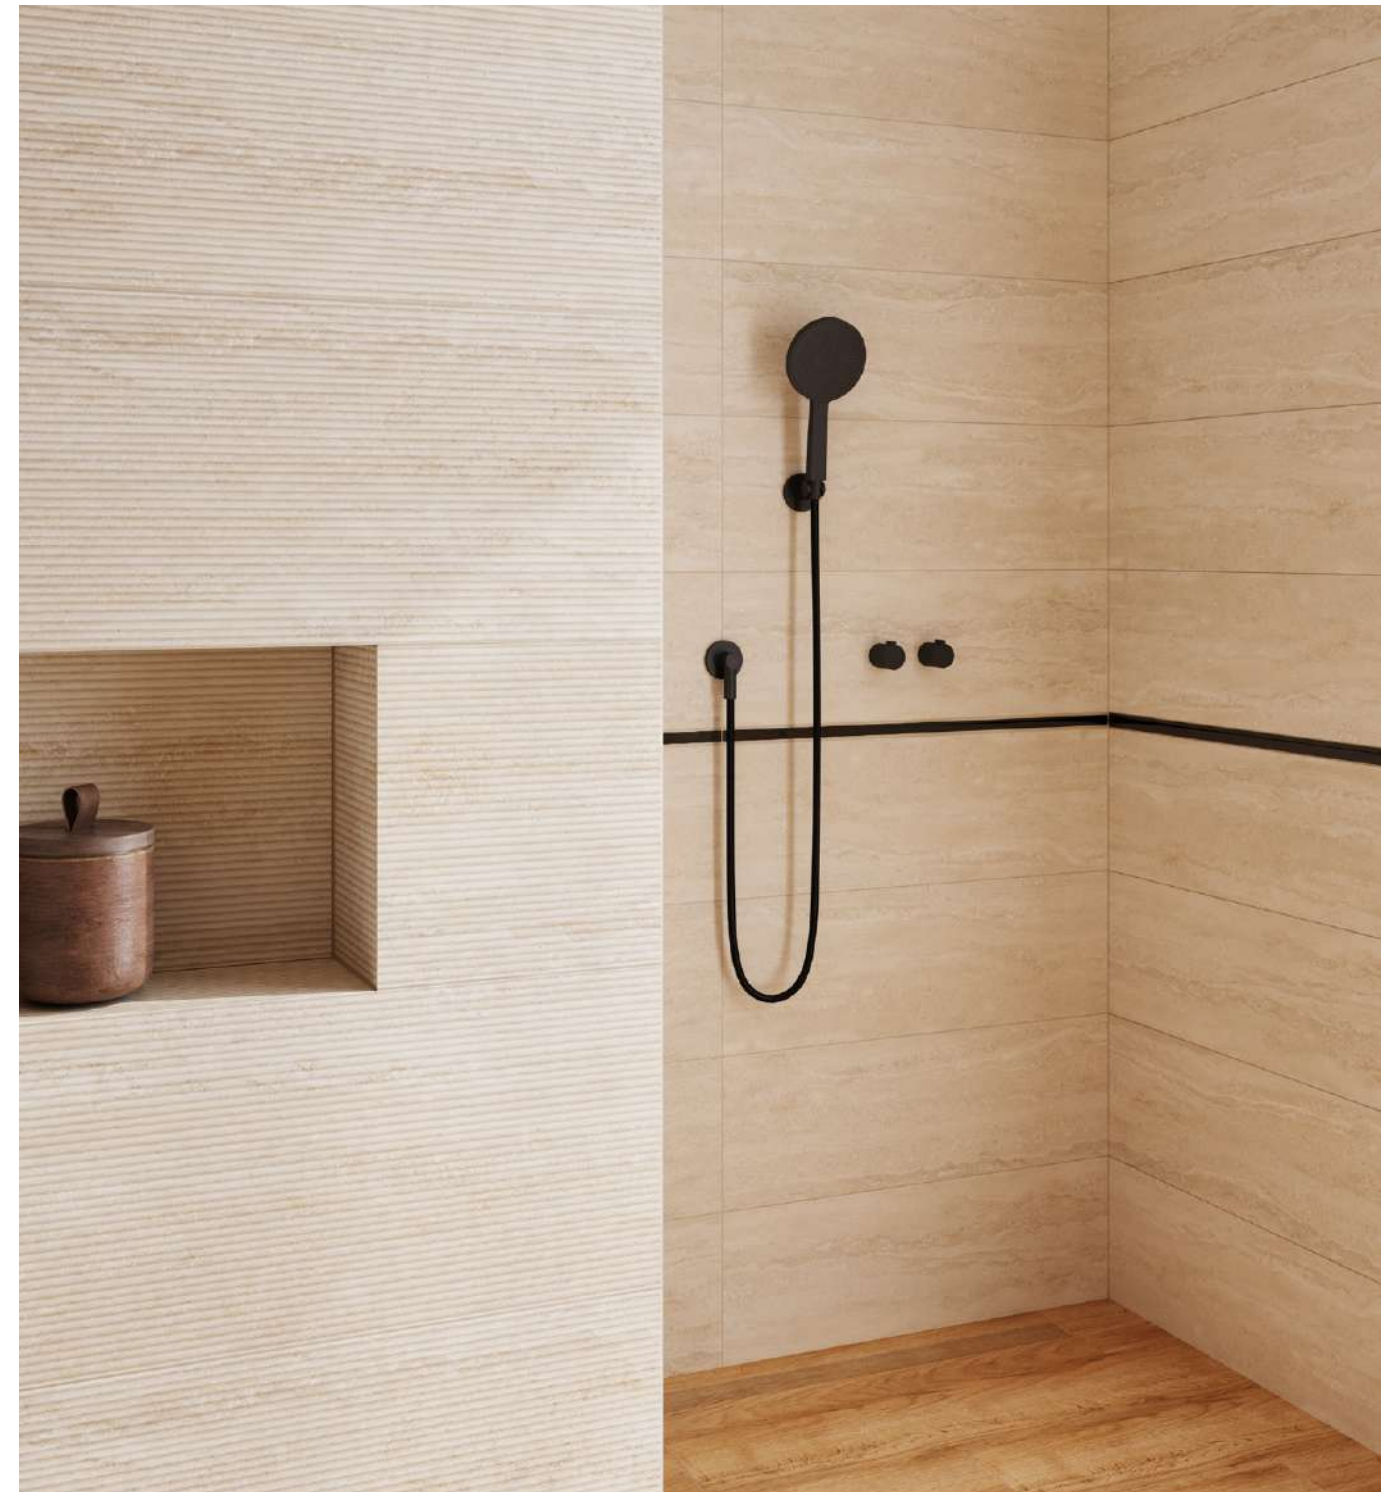

travertin cream 25x75/10"x30"
/rectified/